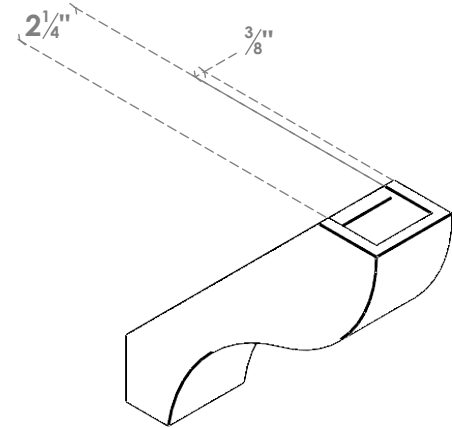

ITEM NUMBER: BRCPO030X10000X10000GNV

3"W X 10"D X 10"H GENEVA ARCHITECTURAL GRADE PVC OPEN BRACE

SIDE PROFILE

FRONT PROFILE

ISOMETRIC

EKENA MILLWORK
2300 WEST MAIN ST.
CLARKSVILLE, TX 75426
TOLL FREE: 866-607-0453
WWW.EKENAMILLWORK.COM