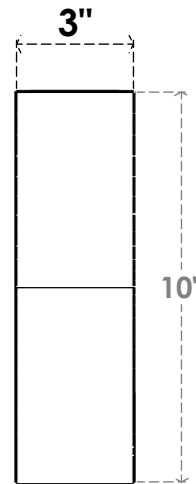

ITEM NUMBER: BRCPO030X10000X10000GNV

3"W X 10"D X 10"H GENEVA ARCHITECTURAL GRADE PVC OPEN BRACE

SIDE PROFILE

FRONT PROFILE

ISOMETRIC

EKENA MILLWORK
2300 WEST MAIN ST.
CLARKSVILLE, TX 75426
TOLL FREE: 866-607-0453
WWW.EKENAMILLWORK.COM

NOTES

1. INSTALLATION TO BE COMPLETED IN ACCORDANCE WITH MANUFACTURER'S SPECIFICATIONS.
2. DRAWING MAY NOT BE TO SCALE
3. THIS DRAWING IS INTENDED FOR DESIGN AND PLANNING PURPOSES ONLY.
4. ALL INFORMATION CONTAINED HEREIN WAS CURRENT AT THE TIME OF DEVELOPMENT BUT MUST BE REVIEWED AND APPROVED BY THE PRODUCT MANUFACTURER TO BE CONSIDERED ACCURATE.
5. ARCHITECTURAL GRADE PVC PRODUCTS ARE MADE FROM EXPANDED CELLULAR PVC AND COME NATURALLY WHITE BUT MAY BE PAINTED