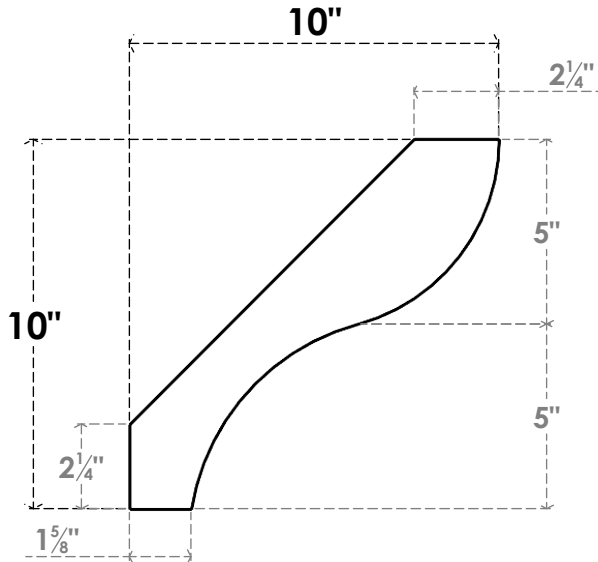

ITEM NUMBER: BRCPO030X10000X10000GNV

3"W X 10"D X 10"H GENEVA ARCHITECTURAL GRADE PVC OPEN BRACE

SIDE PROFILE

FRONT PROFILE

ISOMETRIC

EKENA MILLWORK
2300 WEST MAIN ST.
CLARKSVILLE, TX 75426
TOLL FREE: 866-607-0453
WWW.EKENAMILLWORK.COM